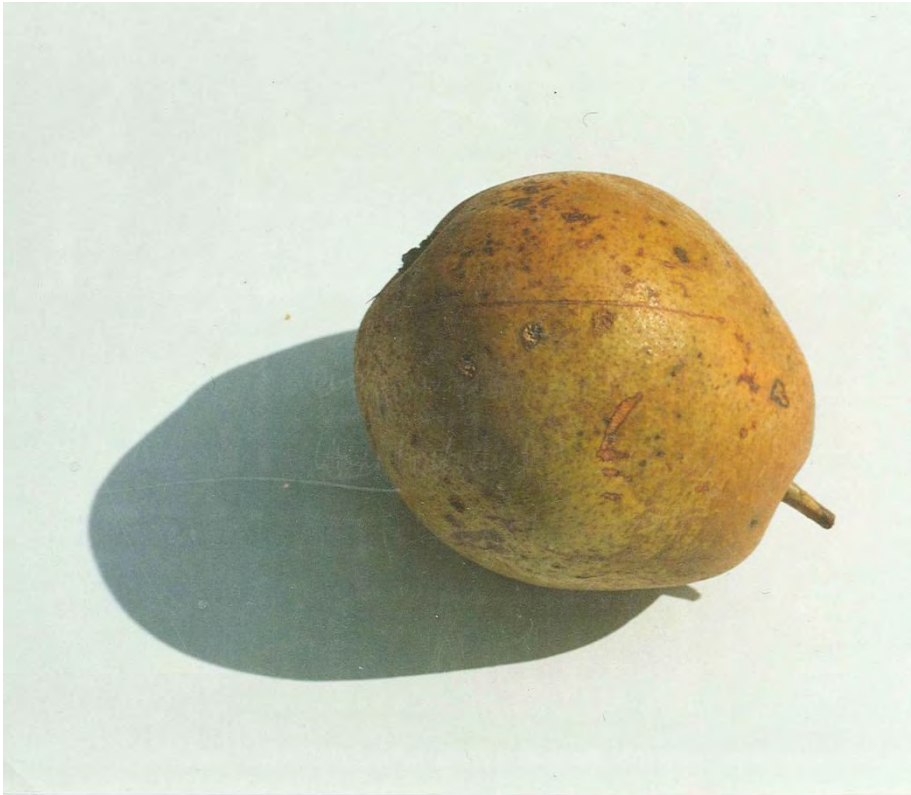

Mostbirnen

SoNr. 326

Fellbacher Mostbirne